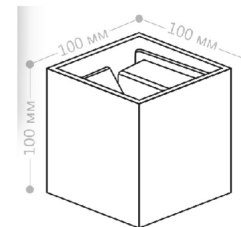

## FEATURES

- LED wall light
- Up and down directional
- Adjustable beam angle
- IP54 weatherproof
- Non-dimmable
- Cover changeable
- Available shape: Square, Round cover
- Available color: Black, White (Upon request), Silver (Upon request)

## TECHNICAL SPECS

Item No.	Power	Lumen Output	CRI	Colour Temp	Dimension	Shape	Fitting Colour
LT-027BS	2x3W	450lm	>80Ra	3000K	H100 x W100 x D100 mm	Square	Black
LT-027BR	2x3W	450lm	>80Ra	3000K	H100 x W100 x D100 mm	Round	Black