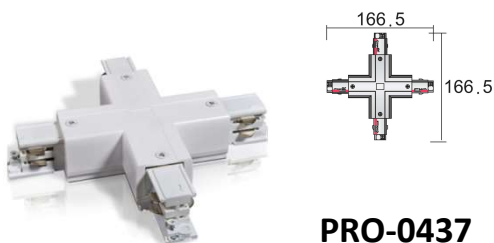

- Three phase track
- Black and White
- 1M and 2M available

**PRO-410 (1M) / PRO-420 (2M)**

**PRO-0431L**

**PRO-0432**

**PRO-0433**

**PRO-0434**

**PRO-M0435**

**PRO-0436L**