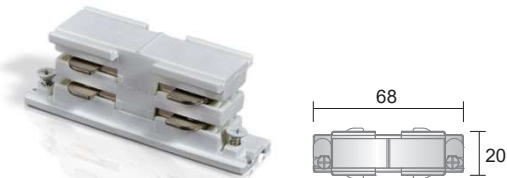

- Three phase track
- Black and White
- 1M and 2M available

**PRO-410 (1M) / PRO-420 (2M)**

**PRO-0431L**

**PRO-0432**

**PRO-0433**

**PRO-0434**

**PRO-M0435**

**PRO-0436L**