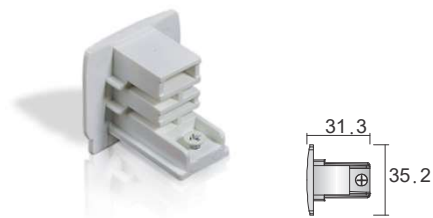

- Three phase track
- Black and White
- 1M and 2M available

**PRO-410 (1M) / PRO-420 (2M)**

**PRO-0431L**

**PRO-0432**

**PRO-0433**

**PRO-0434**

**PRO-M0435**

**PRO-0436L**