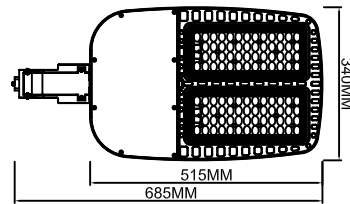

BRACKET FOR OPTIONS

DIMENSION

Easy to install, Saving 50% Labor Cost.

60-200W

240W-330W

Parameters

Item No.	Input Voltage	Power	Efficiency (lm/W)	Lumen	Power Factor	CRI	Color Temp	Beam angle
SL-60WX	230VAC	60W	>130lm/W	>7800lm	>0.95	80Ra	4000K/5000K	Type III
SL-120WX	230VAC	120W	>130lm/W	>15600lm	>0.95	80Ra	4000K/5000K	Type III
SL-240WX	230VAC	240W	>130lm/W	>31200lm	>0.95	80Ra	4000K/5000K	Type III
SL-330WX	230VAC	330W	>130lm/W	>42900lm	>0.95	80Ra	4000K/5000K	Type III