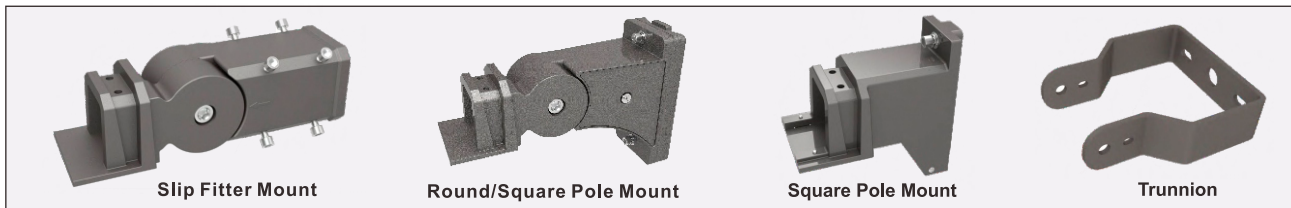

BRACKET FOR OPTIONS

DIMENSION

Easy to install, Saving 50% Labor Cost.

60-200W

240W-330W

Parameters

Item No.	Input Voltage	Power	Efficiency (lm/W)	Lumen	Power Factor	CRI	Color Temp	Beam angle
SL-60WX	230VAC	60W	>130lm/W	>7800lm	>0.95	80Ra	4000K/5000K	Type III
SL-120WX	230VAC	120W	>130lm/W	>15600lm	>0.95	80Ra	4000K/5000K	Type III
SL-240WX	230VAC	240W	>130lm/W	>31200lm	>0.95	80Ra	4000K/5000K	Type III
SL-330WX	230VAC	330W	>130lm/W	>42900lm	>0.95	80Ra	4000K/5000K	Type III