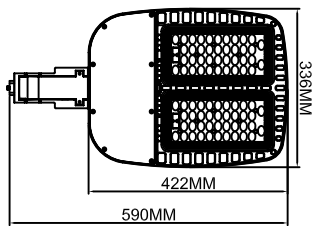

BRACKET FOR OPTIONS

DIMENSION

Easy to install, Saving 50% Labor Cost.

60-200W

240W-330W

Parameters

Item No.	Input Voltage	Power	Efficiency (lm/W)	Lumen	Power Factor	CRI	Color Temp	Beam angle
SL-60WX	230VAC	60W	>130lm/W	>7800lm	>0.95	80Ra	4000K/5000K	Type III
SL-120WX	230VAC	120W	>130lm/W	>15600lm	>0.95	80Ra	4000K/5000K	Type III
SL-240WX	230VAC	240W	>130lm/W	>31200lm	>0.95	80Ra	4000K/5000K	Type III
SL-330WX	230VAC	330W	>130lm/W	>42900lm	>0.95	80Ra	4000K/5000K	Type III