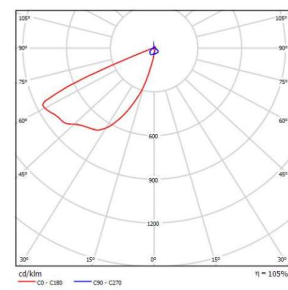

H= 900mm, 600mm, 300mm

FEATURES

- LED Bollard
- Die-casted aluminum body
- Black powder coated finish
- IP65 weatherproof
- IK07 rated
- Constant current LED driver fitted
- Operating Temperature: -20°C to 60°C
- Available size: 900mm, 600mm, 300mm

TYPE A

TYPE B

TECHNICAL SPECS

Item No.	Power	Lumen Output	CRI	Colour Temp
LL01001A	10W	650lm	80Ra	3000K
LL01001B	10W	395lm	80Ra	3000K
LL01002A	15W	950lm	80Ra	3000K
LL01002B	15W	575lm	80Ra	3000K