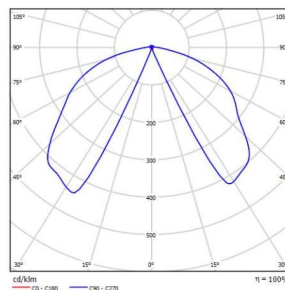

H= 900mm, 600mm, 300mm

FEATURES

- LED Bollard
- Die-casted aluminum body
- Black powder coated finish
- IP65 weatherproof
- IK07 rated
- Constant current LED driver fitted
- Operating Temperature: -20°C to 60°C
- Available size: 900mm, 600mm, 300mm

TYPE A

TYPE B

TECHNICAL SPECS

Item No.	Power	Lumen Output	CRI	Colour Temp
LL01001A	10W	650lm	80Ra	3000K
LL01001B	10W	395lm	80Ra	3000K
LL01002A	15W	950lm	80Ra	3000K
LL01002B	15W	575lm	80Ra	3000K