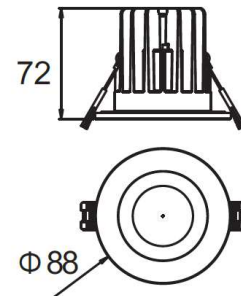

FEATURES

- LED fire rated downlight
- 35,000hrs LED life
- 65mm cutout size
- TRIAC dimmable driver included
- 90/90min fire- rated
- Complies with BS476-20:1987 and BS476-21:1987

TECHNICAL SPECS

Item No.	Power	Lumen Output	Beam Angle	CRI	Colour Temp	Dimmable	Cut-out	Fitting Colour
LD610-2 WH	9W	900lm	90°	>80Ra	3000K	Non-dim	65mm	White