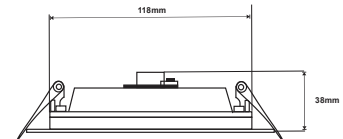

BT310X

FEATURES

- AM Battlefield Series LED downlight is an ideal replacement for traditional downlight
- New Zealand registered design
- Full aluminum body provides high efficiency heat dissipation
- Insulation coverable body with a driverless design and large terminal block provides ultra fast installation convenience
- Suitable for new installation or retrofit existing fitting
- Eco-friendly, Zero maintenance, up to 50,000 hours life time
- ICF-rated and IP54, 5-year warranty.
- Non-dimmable

TECHNICAL SPECS

Item No.	Power	Lumen	CRI	Colour Temp	Cut-Out	Overall Dimension
BT3103	9	750lm	>80Ra	3000K	100mm	Ø120mm
BT3123	12	1050lm	>80Ra	3000K	120mm	Ø145mm
BT3104	9	750lm	>80Ra	4000K	100mm	Ø120mm
BT3124	12	1050lm	>80Ra	4000K	120mm	Ø145mm
BT3106	9	750lm	>80Ra	6000K	100mm	Ø120mm
BT3126	12	1000lm	>80Ra	6000K	120mm	Ø145mm