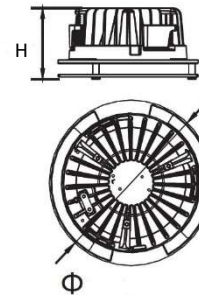

FEATURES

- Commercial recessed downlight
- Multi-reflector system
- Opal diffuser
- Constant current non-dim LED driver
- IP20 indoor use only
- Optional : changeable clear glass cover

TECHNICAL SPECS

Item No.	Power	Lumen Output	Beam Angle	CRI	Colour Temp	Cutout	Dimension	Fitting Colour
LD385R	25W	2250lm	90°	>80Ra	4000K	150mm	H70 x \varnothing 175 mm	White
LD386R	29W	2610lm	90°	>80Ra	4000K	170mm	H78 x \varnothing 195 mm	White
LD388R	38W	3420lm	90°	>80Ra	4000K	200mm	H86 x \varnothing 230 mm	White